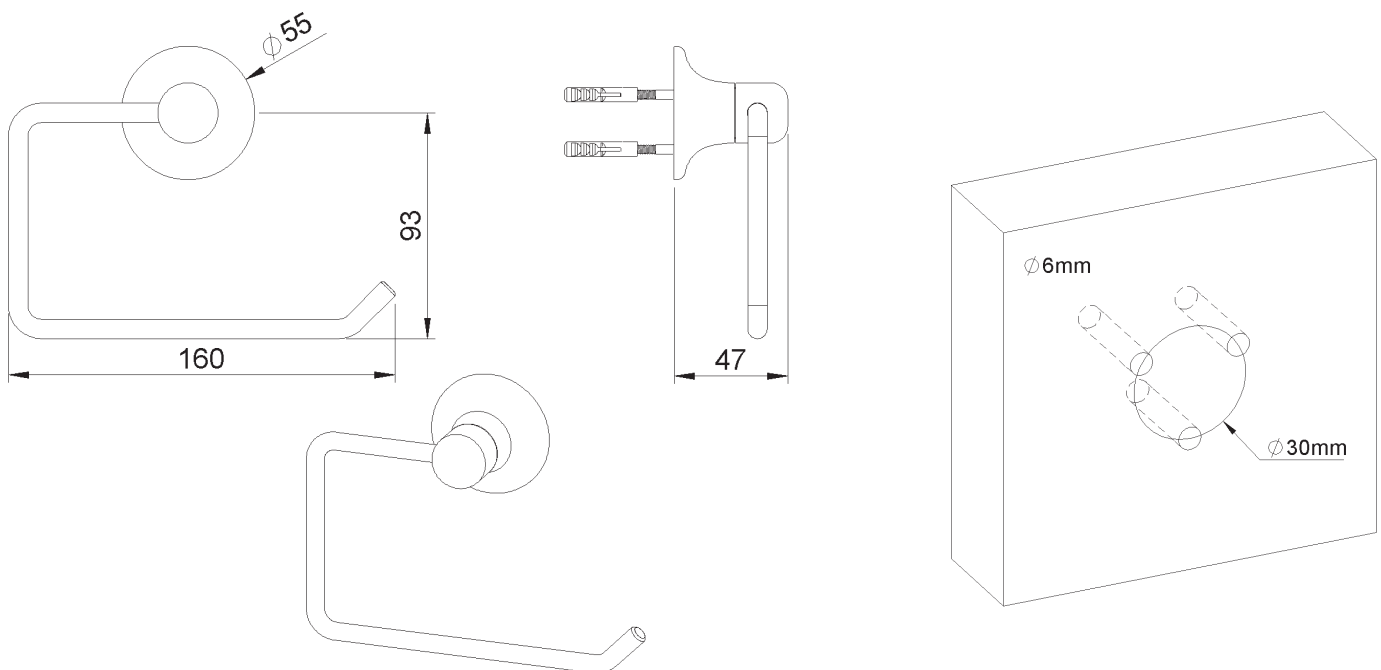

PRODUCT TECHNICAL SHEET

Collection : **TIMES**

Ref. : **6273.11.55**

Porte-papier toilette
Toiletpapier houder
Toilet paper holder

Picture

Product details

Technical drawing

RAO.V01